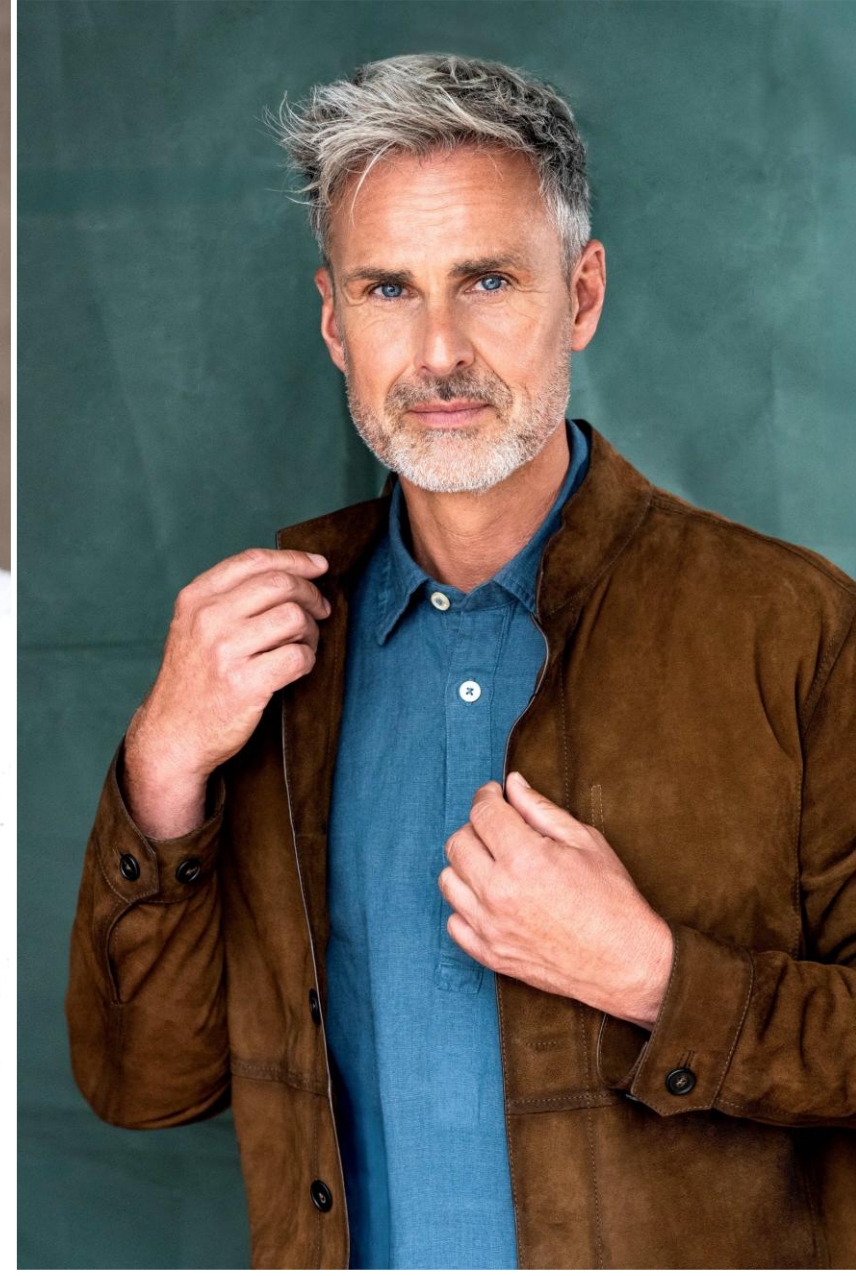

STEFFEN FRASIAK

— Commercial Model —

www.steffenfrasiak.de

Body 100/84/100, Height 182, Eyes blue, Hair gray, Shoes 42, Mail steffen.frsiak@t-online.de

STEFFEN FRASIAK
— Commercial Model —

www.steffenfrasiak.de